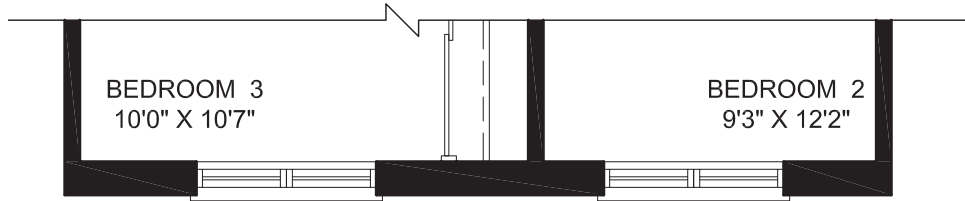

ALTON
1685 Sq. Ft.

Executive Townhome Designs
Paisley Collection

GROUND FLOOR STYLE A

SECOND FLOOR STYLE A

SECOND FLOOR W/ OPTIONAL LAUNDRY

BASEMENT FLOOR STYLE A

PARTIAL GROUND FLOOR LOT 2 & 3 (BLOCK 161)

PARTIAL SECOND FLOOR LOT 2 & 3 (BLOCK 161)