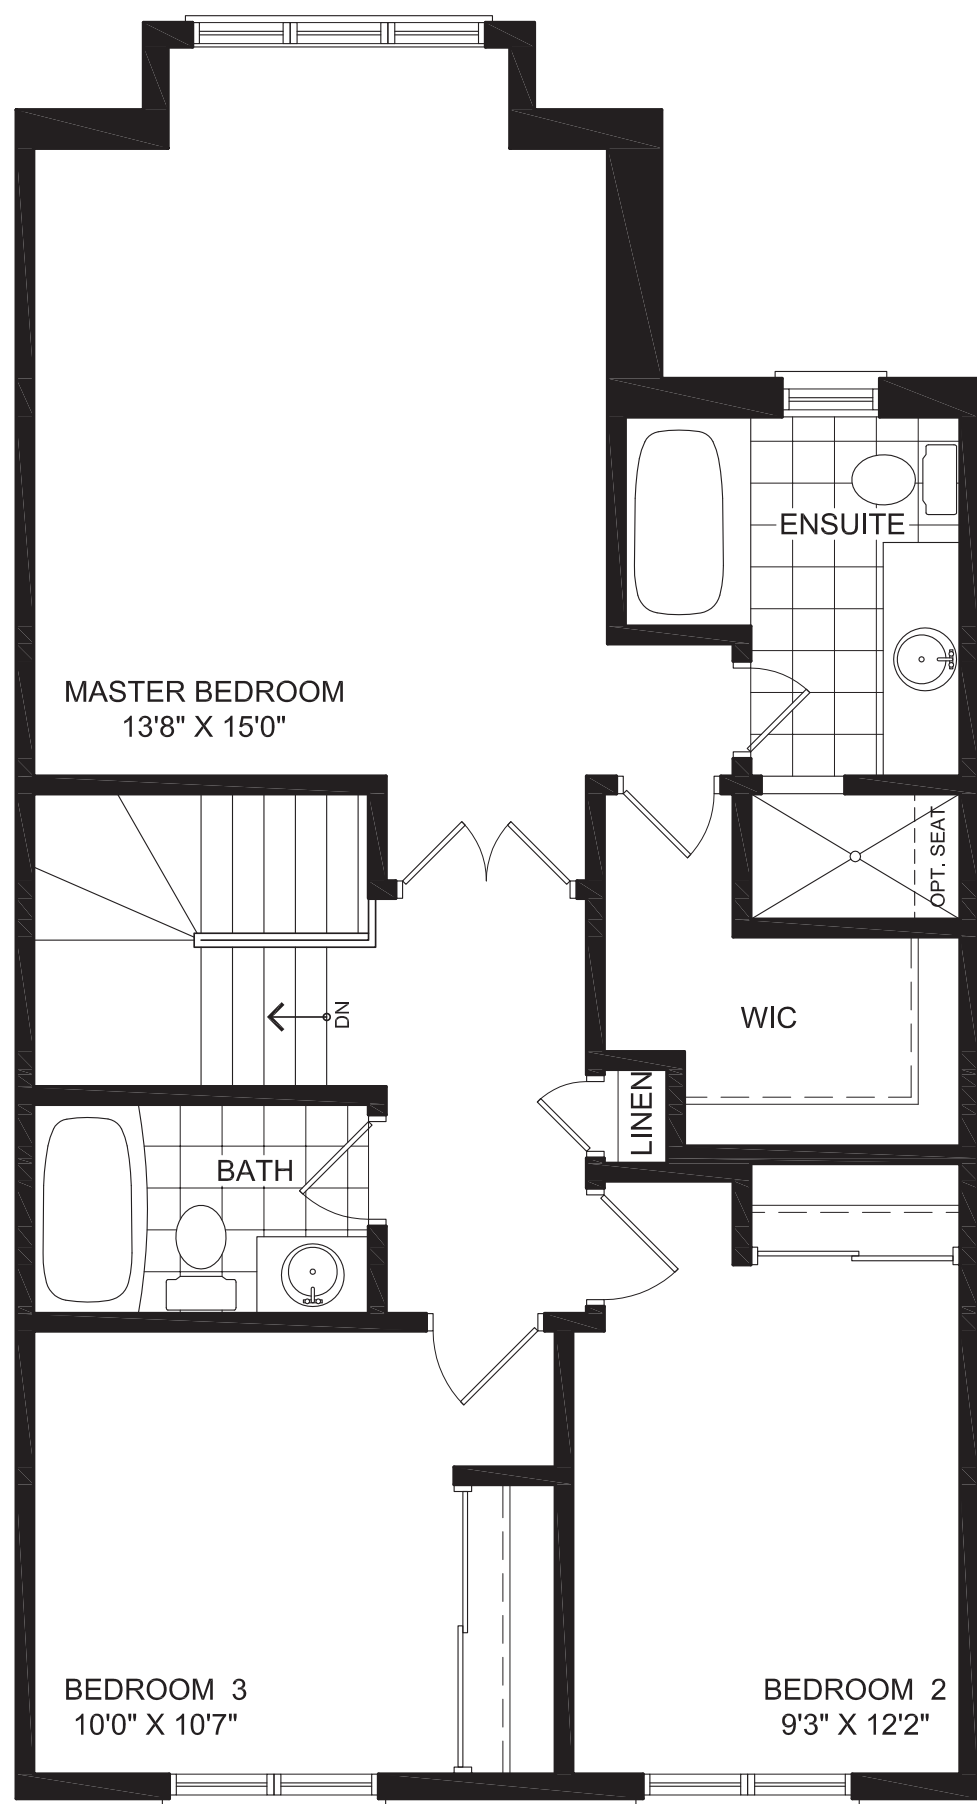

ALTON
1685 Sq. Ft.

Executive Townhome Designs
Paisley Collection

GROUND FLOOR STYLE A

SECOND FLOOR STYLE A

SECOND FLOOR W/ OPTIONAL LAUNDRY

BASEMENT FLOOR STYLE A

PARTIAL GROUND FLOOR LOT 2 & 3 (BLOCK 161)

PARTIAL SECOND FLOOR LOT 2 & 3 (BLOCK 161)