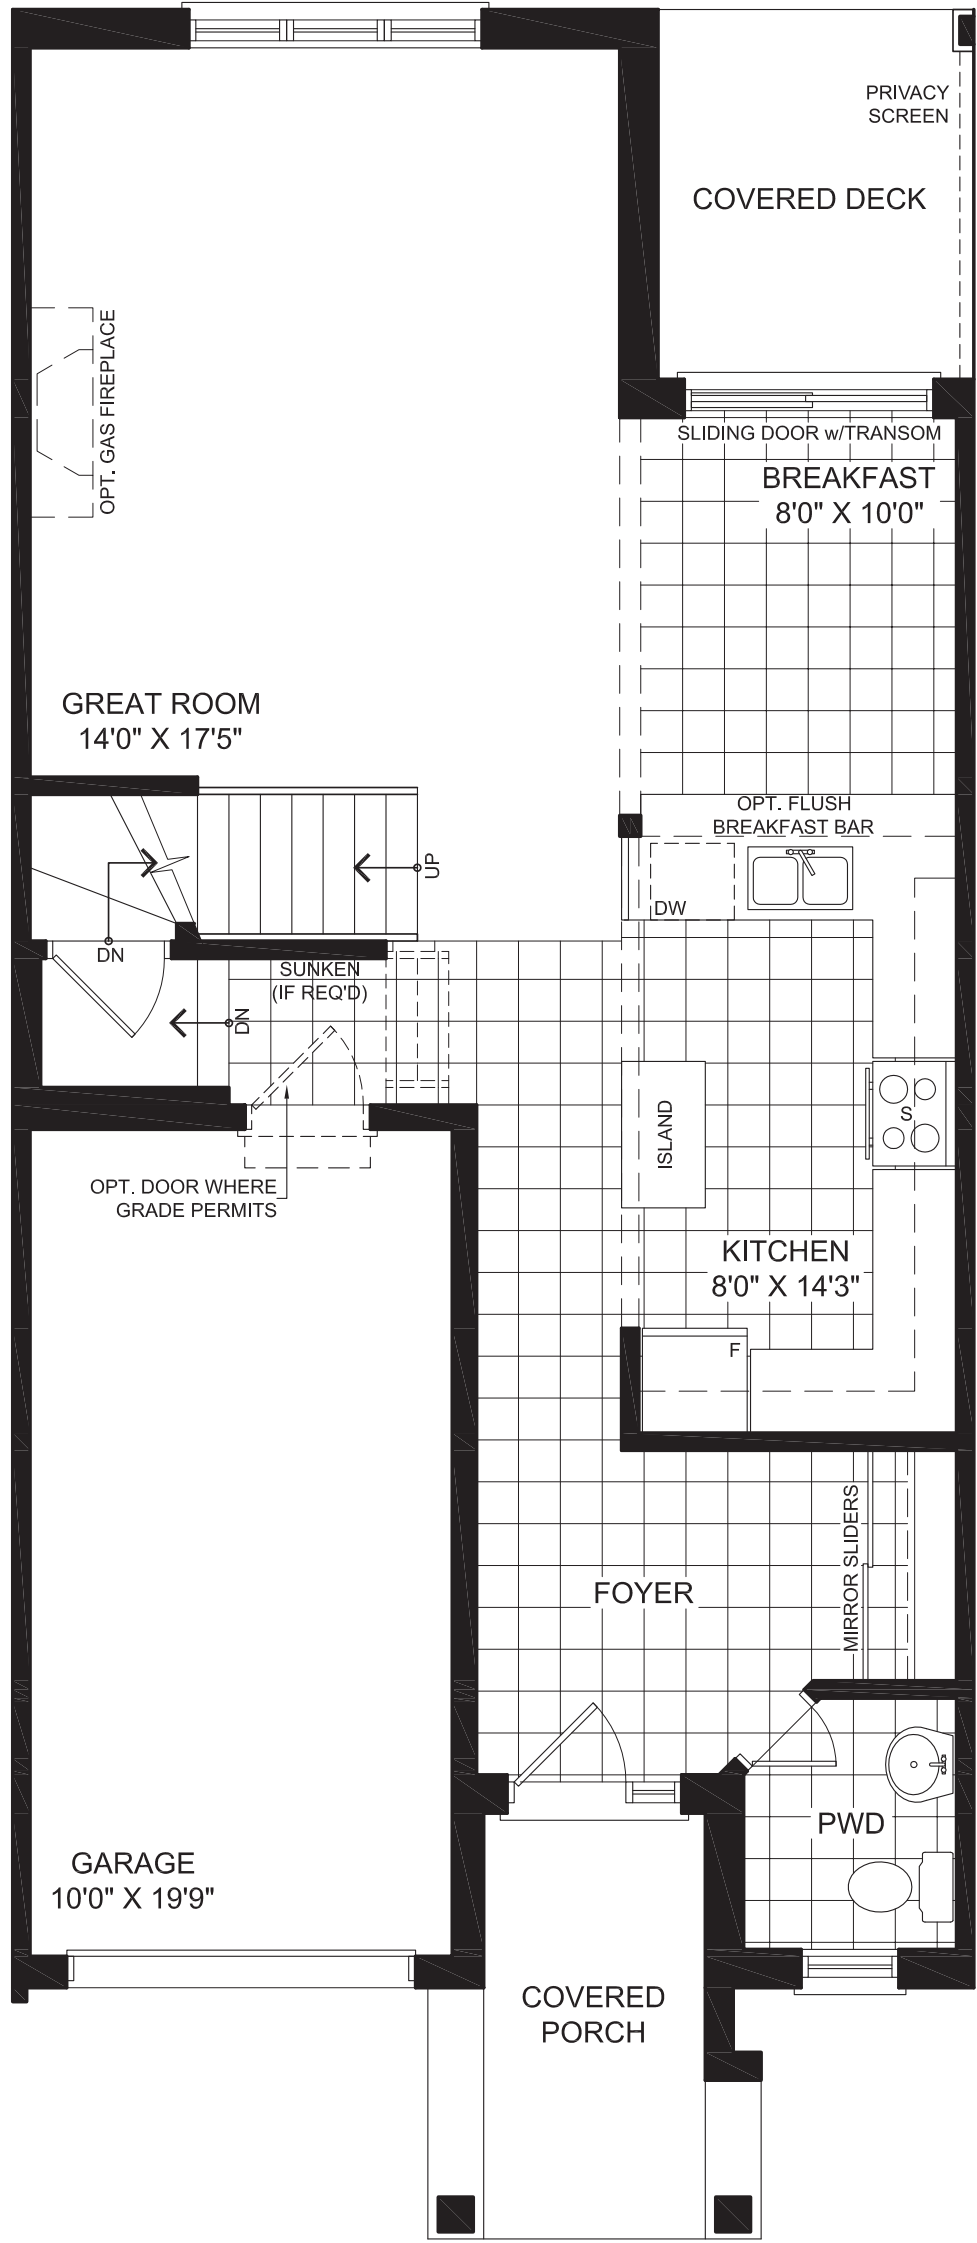

ALTON
1685 Sq. Ft.

Executive Townhome Designs
Paisley Collection

GROUND FLOOR STYLE A

SECOND FLOOR STYLE A

SECOND FLOOR W/ OPTIONAL LAUNDRY

BASEMENT FLOOR STYLE A

PARTIAL GROUND FLOOR LOT 2 & 3 (BLOCK 161)

PARTIAL SECOND FLOOR LOT 2 & 3 (BLOCK 161)