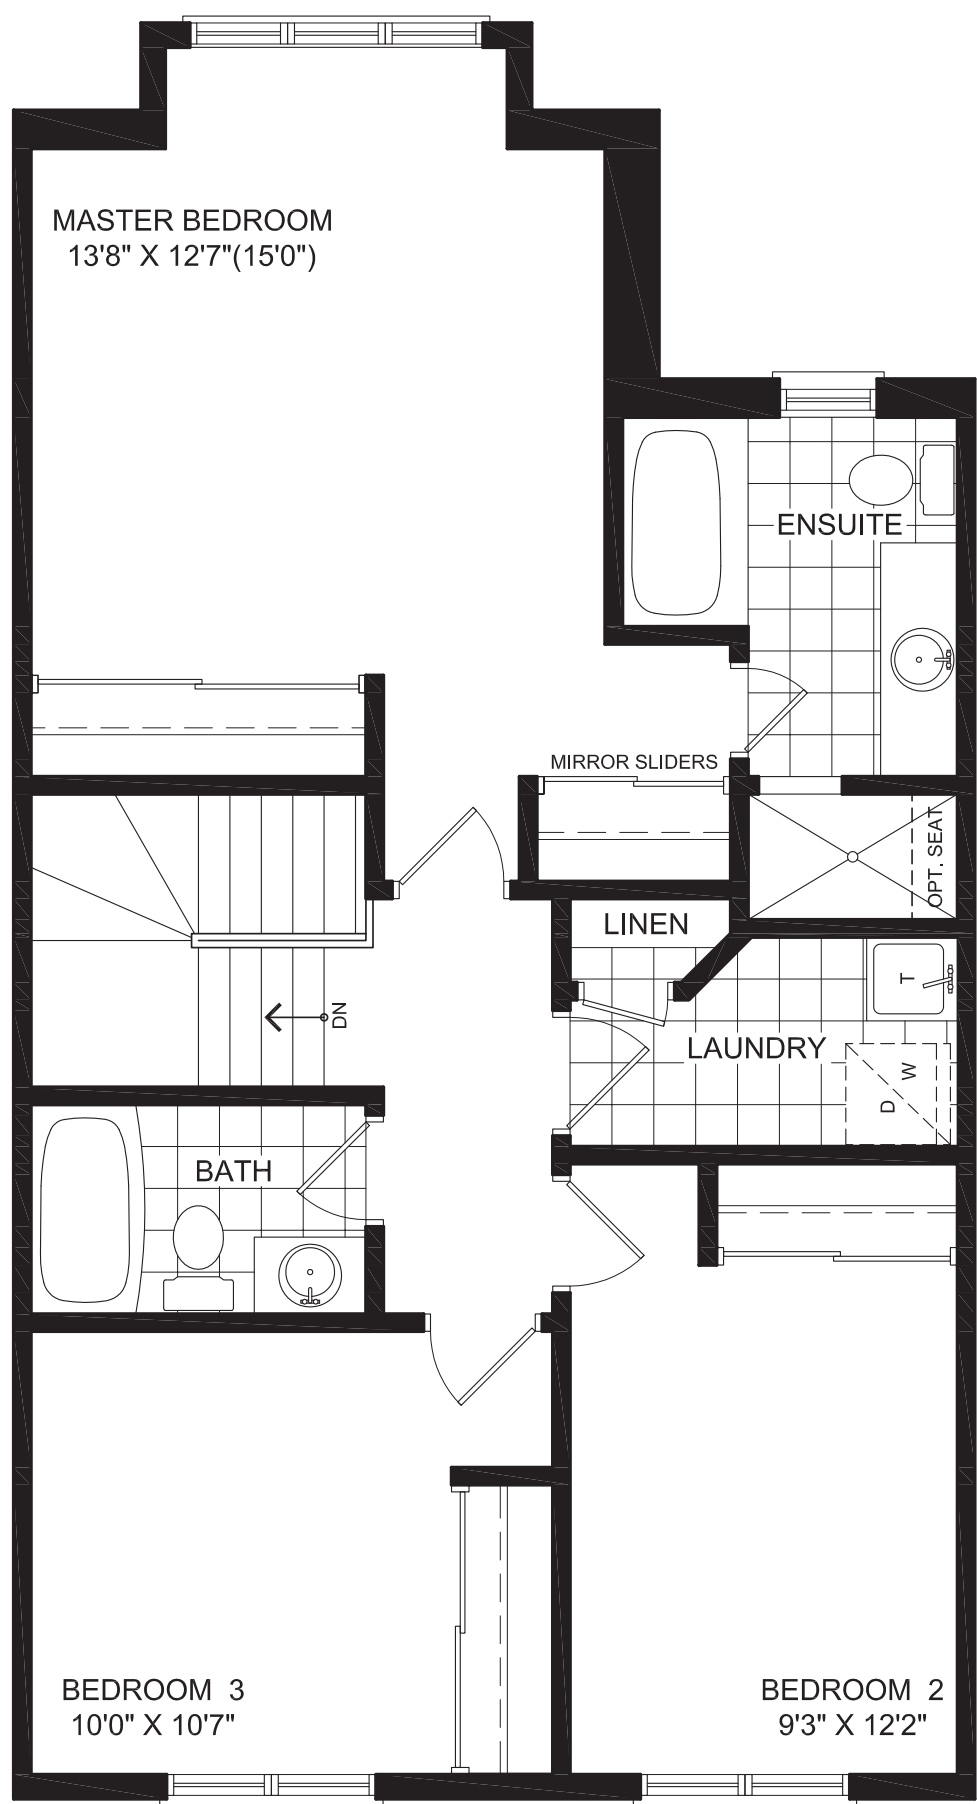

ALTON
1685 Sq. Ft.

Executive Townhome Designs
Paisley Collection

GROUND FLOOR STYLE A

SECOND FLOOR STYLE A

SECOND FLOOR W/ OPTIONAL LAUNDRY

BASEMENT FLOOR STYLE A

PARTIAL GROUND FLOOR LOT 2 & 3 (BLOCK 161)

PARTIAL SECOND FLOOR LOT 2 & 3 (BLOCK 161)