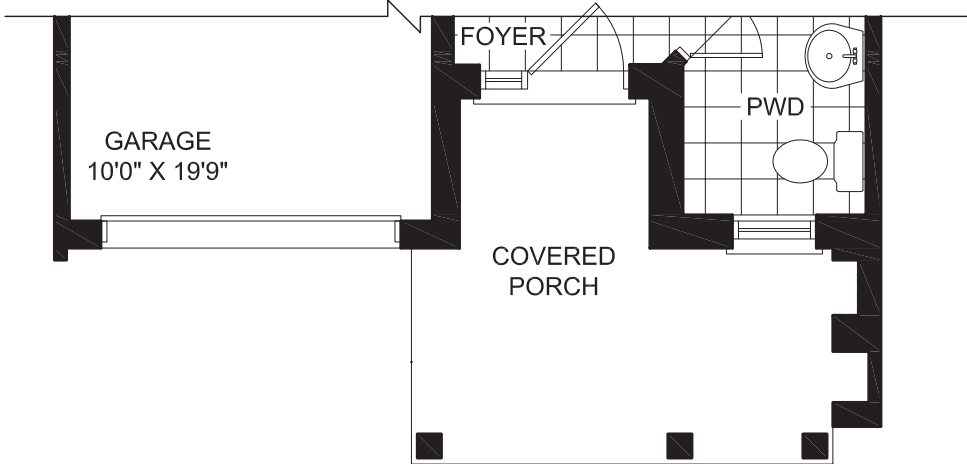

ALTON
1685 Sq. Ft.

Executive Townhome Designs
Paisley Collection

GROUND FLOOR STYLE A

SECOND FLOOR STYLE A

SECOND FLOOR W/ OPTIONAL LAUNDRY

BASEMENT FLOOR STYLE A

PARTIAL GROUND FLOOR LOT 2 & 3 (BLOCK 161)

PARTIAL SECOND FLOOR LOT 2 & 3 (BLOCK 161)