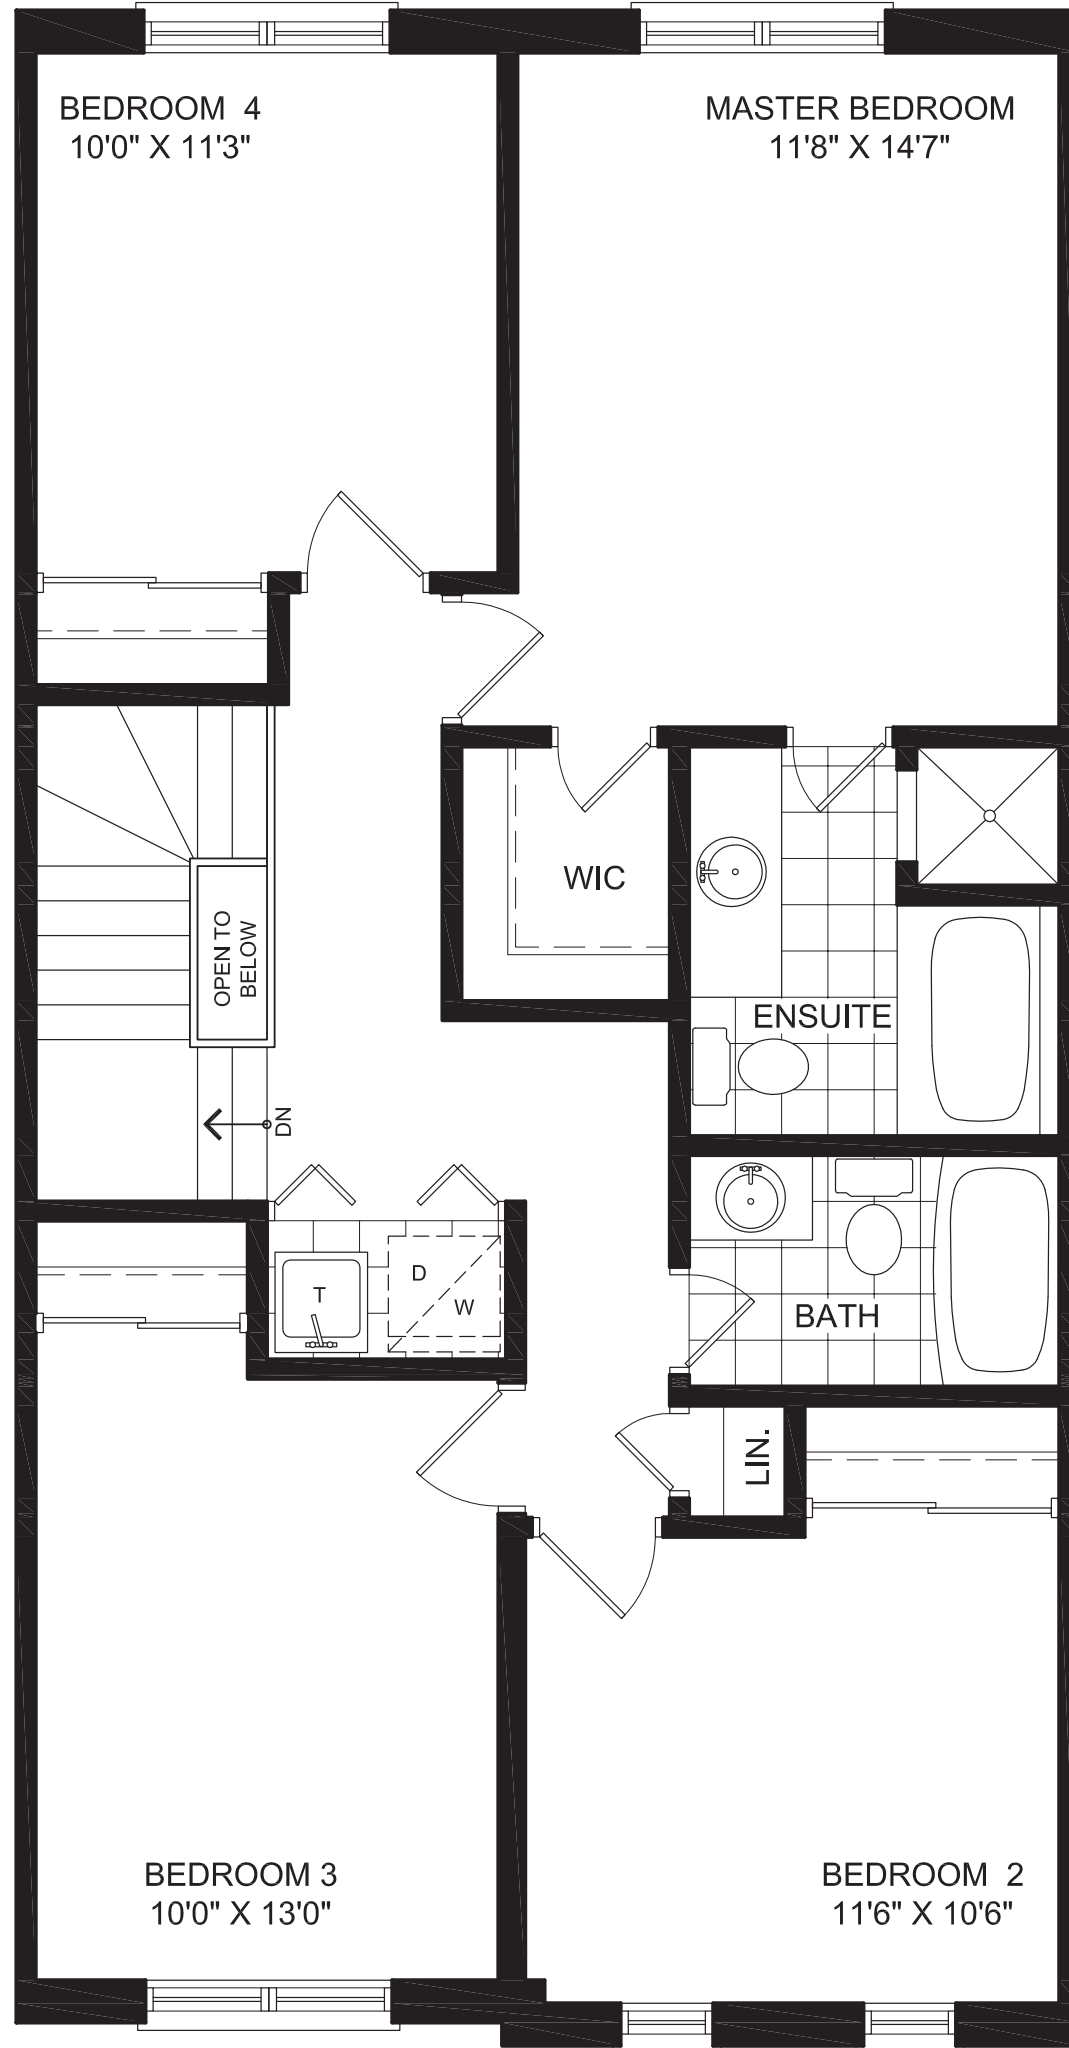

BELFOUNTAIN

1800 Sq. Ft.

Executive Townhome Designs
Paisley Collection

GROUND FLOOR STYLE A

SECOND FLOOR STYLE A

PARTIAL SECOND FLOOR STYLE B

BASEMENT FLOOR

PARTIAL GROUND FLOOR STYLE B