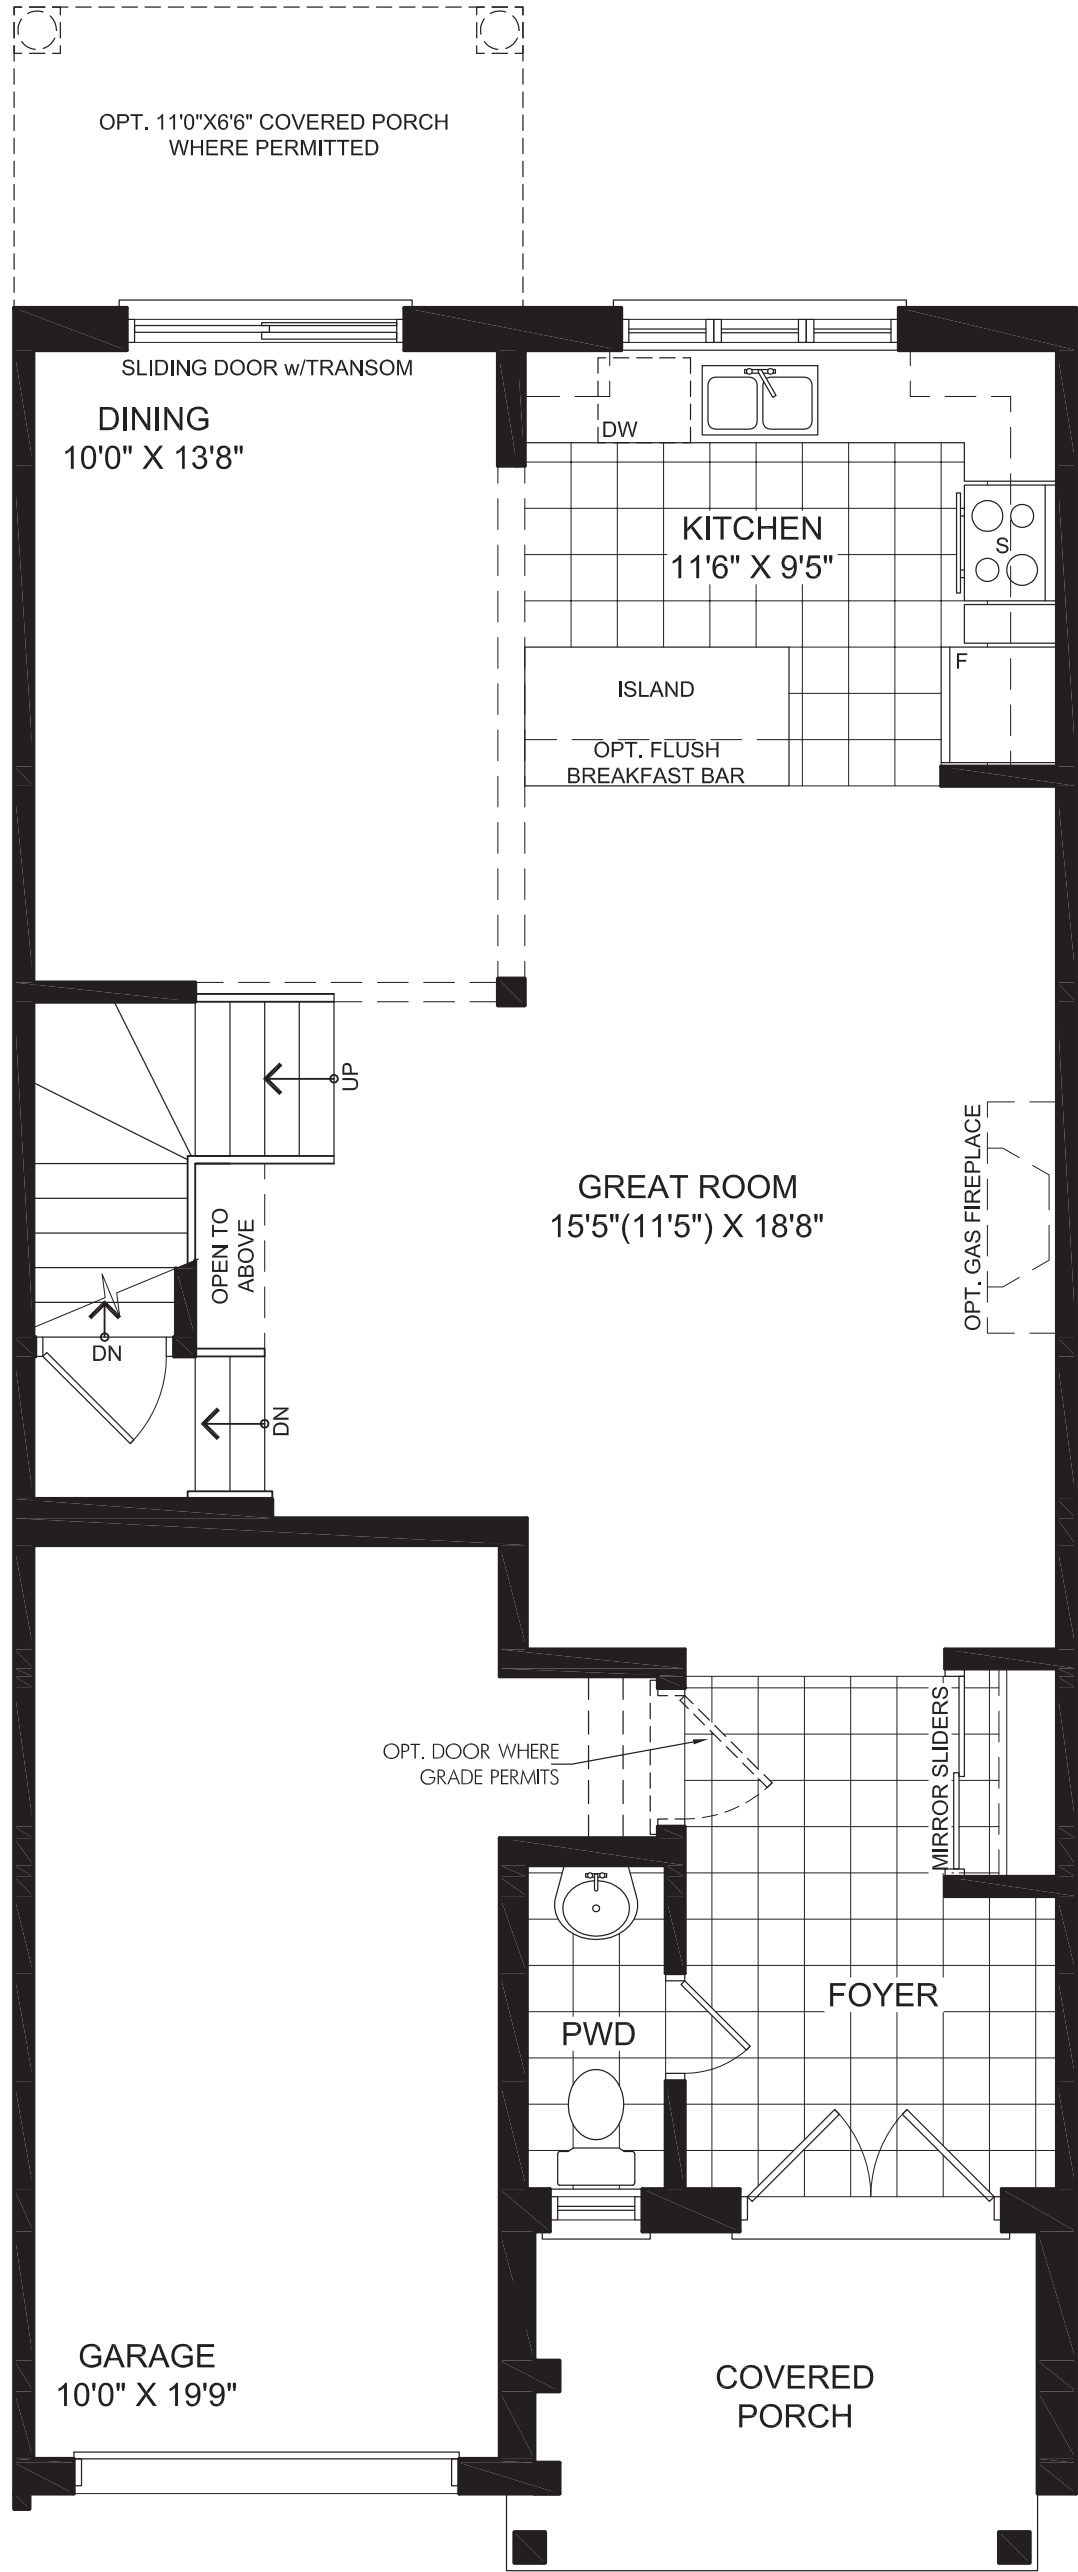

BELFOUNTAIN

1800 Sq. Ft.

Executive Townhome Designs
Paisley Collection

GROUND FLOOR STYLE A

SECOND FLOOR STYLE A

PARTIAL SECOND FLOOR STYLE B

BASEMENT FLOOR

PARTIAL GROUND FLOOR STYLE B