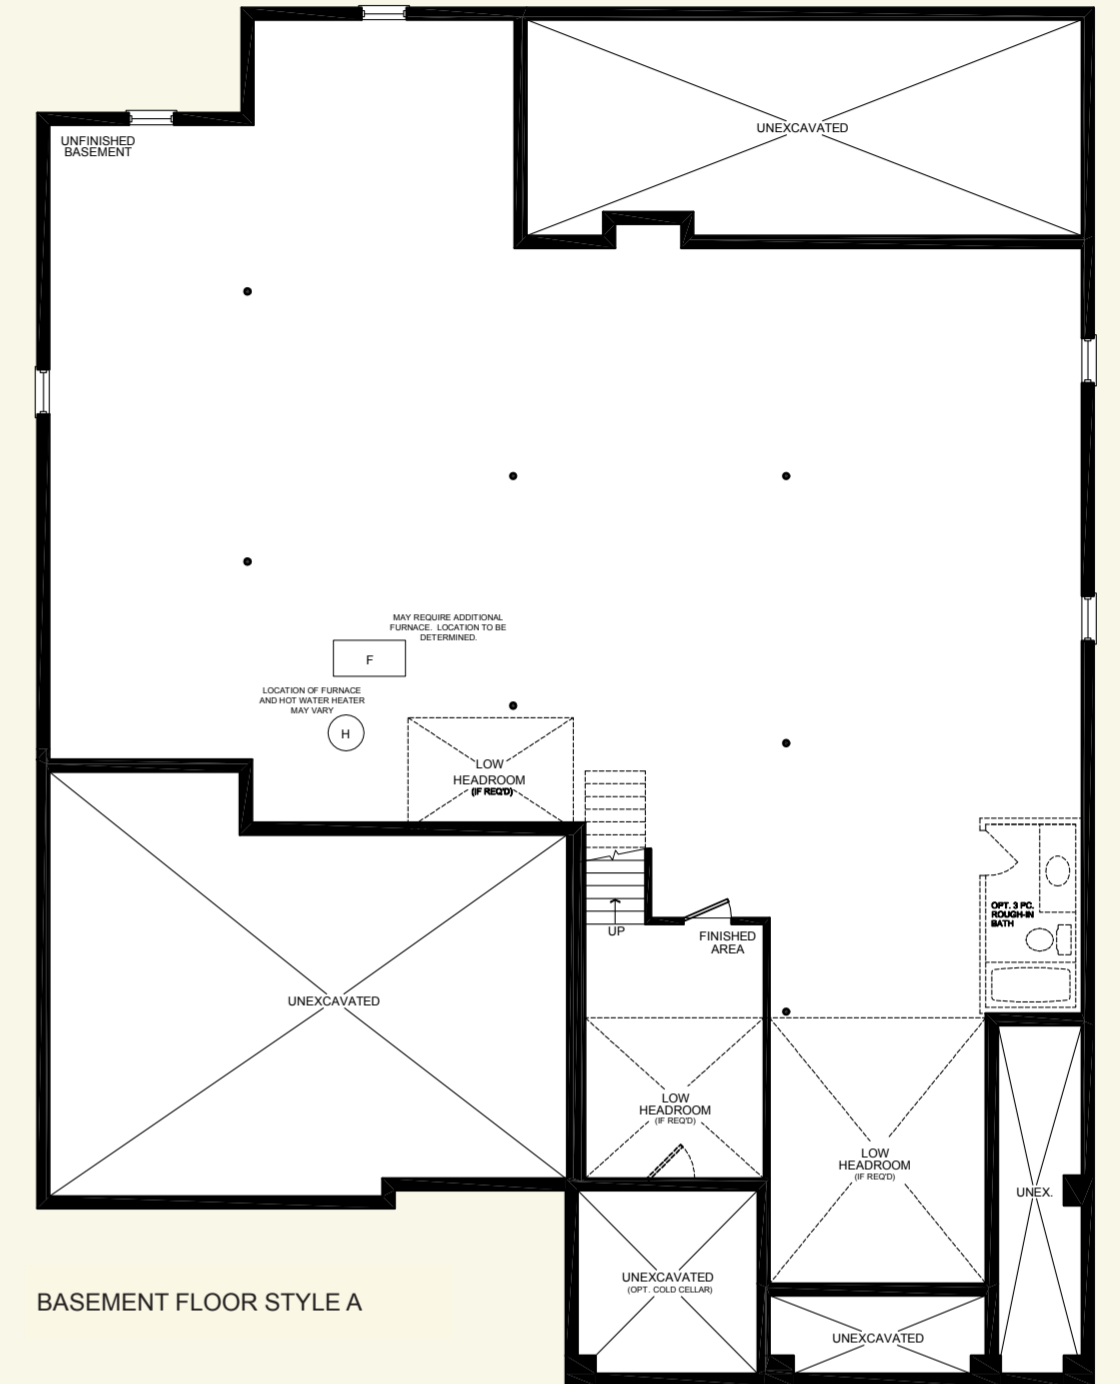

EMERALD

2970/2960 Sq. Ft.
3720/3710 Sq. Ft. w/ Opt. Loft

70-ft homesite design

GROUND FLOOR STYLE A

PARTIAL GROUND FLOOR STYLE B

OPTIONAL LOFT STYLE A & B

BASEMENT FLOOR STYLE A

PARTIAL BASEMENT FLOOR STYLE B