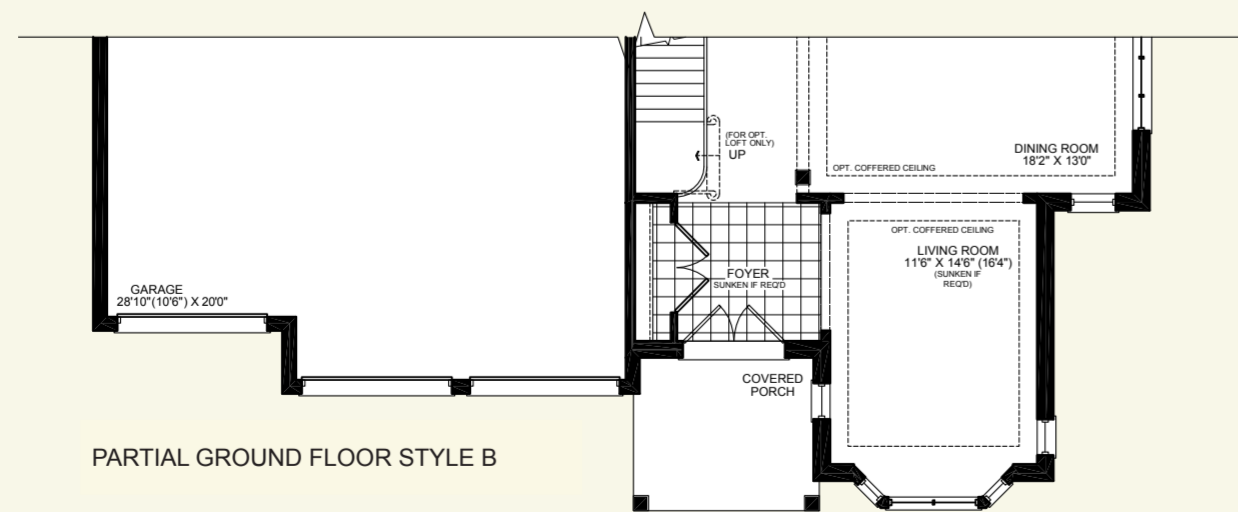

EMERALD

2970/2960 Sq. Ft.
3720/3710 Sq. Ft. w/ Opt. Loft

70-ft homesite design

GROUND FLOOR STYLE A

PARTIAL GROUND FLOOR STYLE B

OPTIONAL LOFT STYLE A & B

BASEMENT FLOOR STYLE A

PARTIAL BASEMENT FLOOR STYLE B