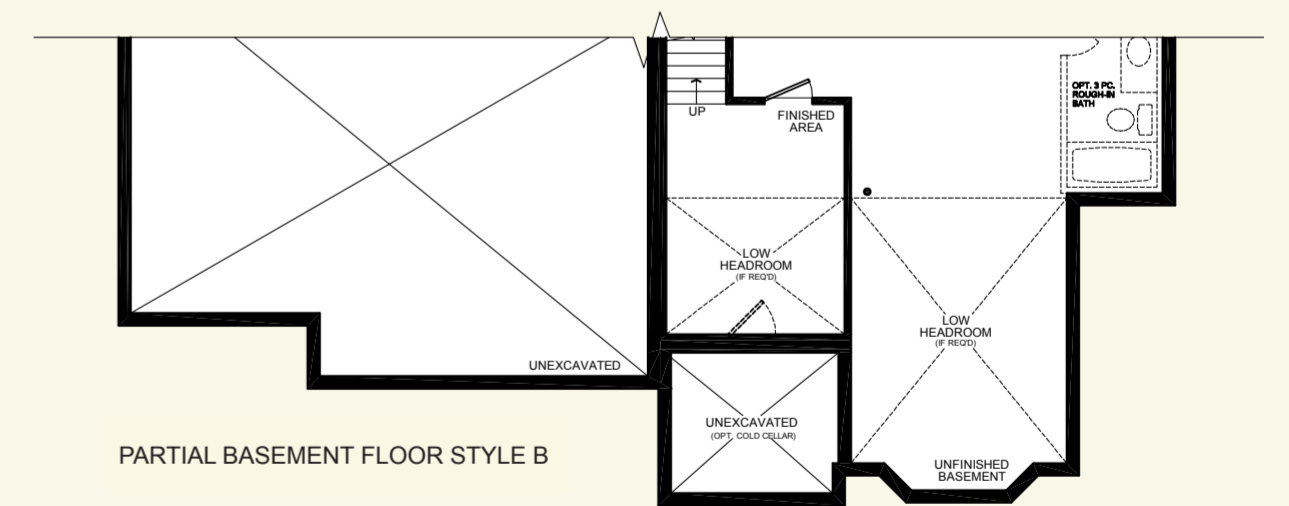

EMERALD

2970/2960 Sq. Ft.
3720/3710 Sq. Ft. w/ Opt. Loft

70-ft homesite design

GROUND FLOOR STYLE A

PARTIAL GROUND FLOOR STYLE B

OPTIONAL LOFT STYLE A & B

BASEMENT FLOOR STYLE A

PARTIAL BASEMENT FLOOR STYLE B