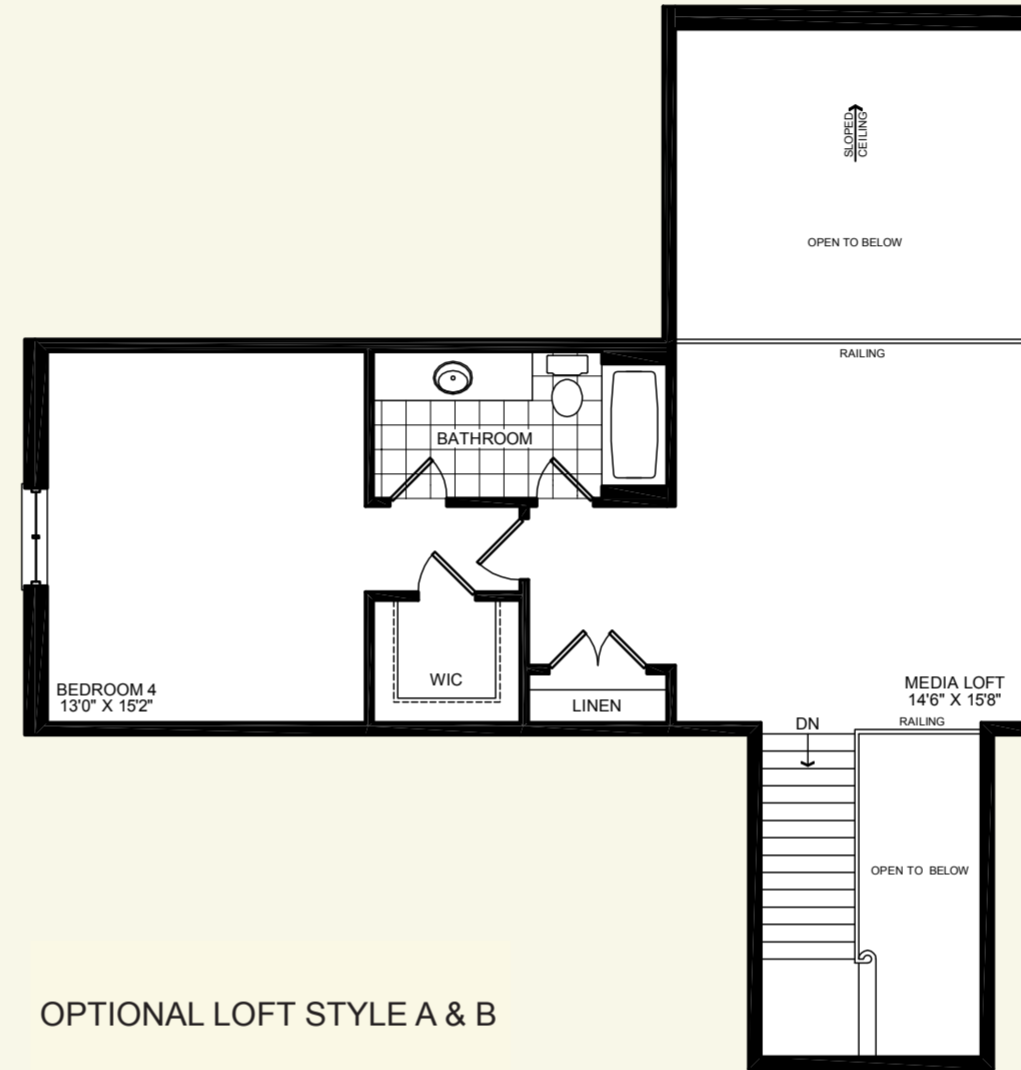

EMERALD

2970/2960 Sq. Ft.
3720/3710 Sq. Ft. w/ Opt. Loft

70-ft homesite design

GROUND FLOOR STYLE A

PARTIAL GROUND FLOOR STYLE B

OPTIONAL LOFT STYLE A & B

BASEMENT FLOOR STYLE A

PARTIAL BASEMENT FLOOR STYLE B