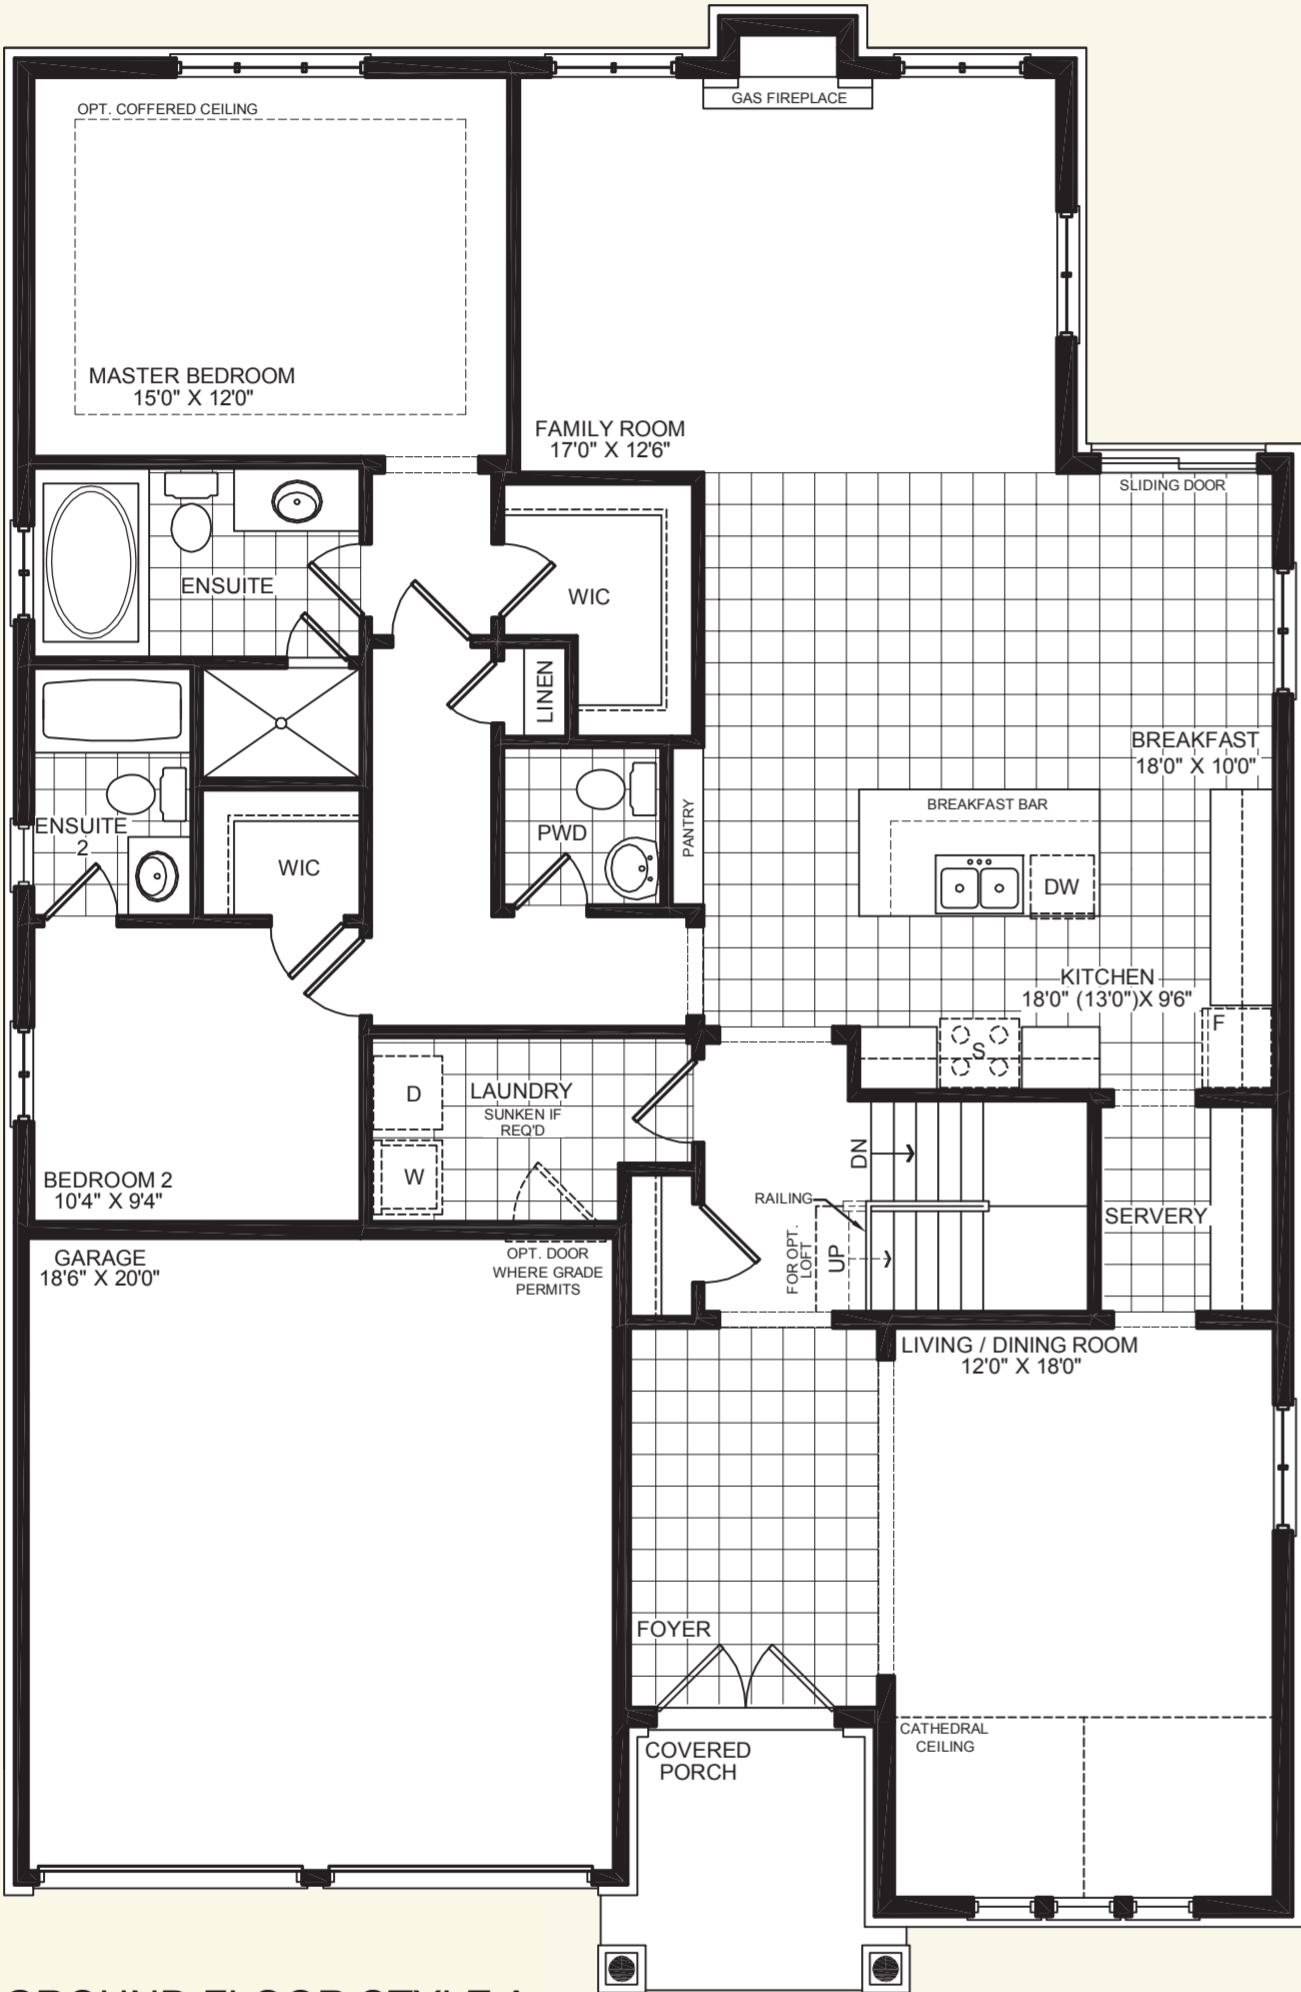

ONYX
 1960/1970/1960 Sq. Ft.
 2540/2550/2540 Sq. Ft. w/ Opt. Loft
 Incl. 71 Sq. Ft. Fin. Bsmt.

50-ft homesite design

GROUND FLOOR STYLE A

OPTIONAL LOFT FLOOR
 STYLE A, B & C

BASEMENT FLOOR
 STYLE A & B

PARTIAL BASEMENT
 FLOOR STYLE C

PARTIAL GROUND FLOOR
 STYLE B

PARTIAL GROUND FLOOR
 STYLE C