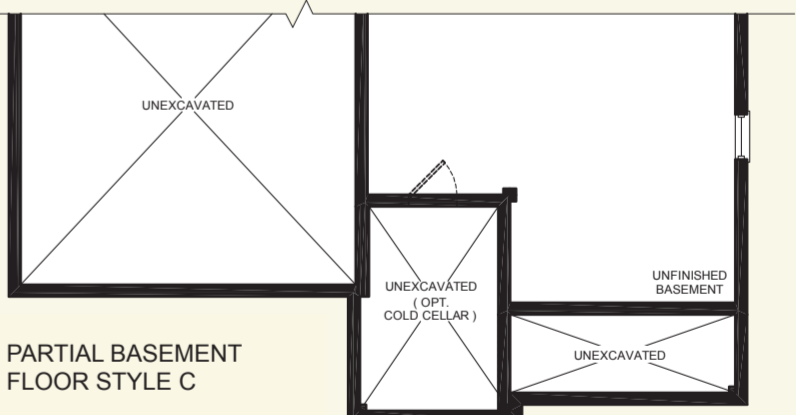

ONYX
 1960/1970/1960 Sq. Ft.
 2540/2550/2540 Sq. Ft. w/ Opt. Loft
 Incl. 71 Sq. Ft. Fin. Bsmt.

50-ft homesite design

GROUND FLOOR STYLE A

OPTIONAL LOFT FLOOR
 STYLE A, B & C

BASEMENT FLOOR
 STYLE A & B

PARTIAL BASEMENT
 FLOOR STYLE C

PARTIAL GROUND FLOOR
 STYLE B

PARTIAL GROUND FLOOR
 STYLE C