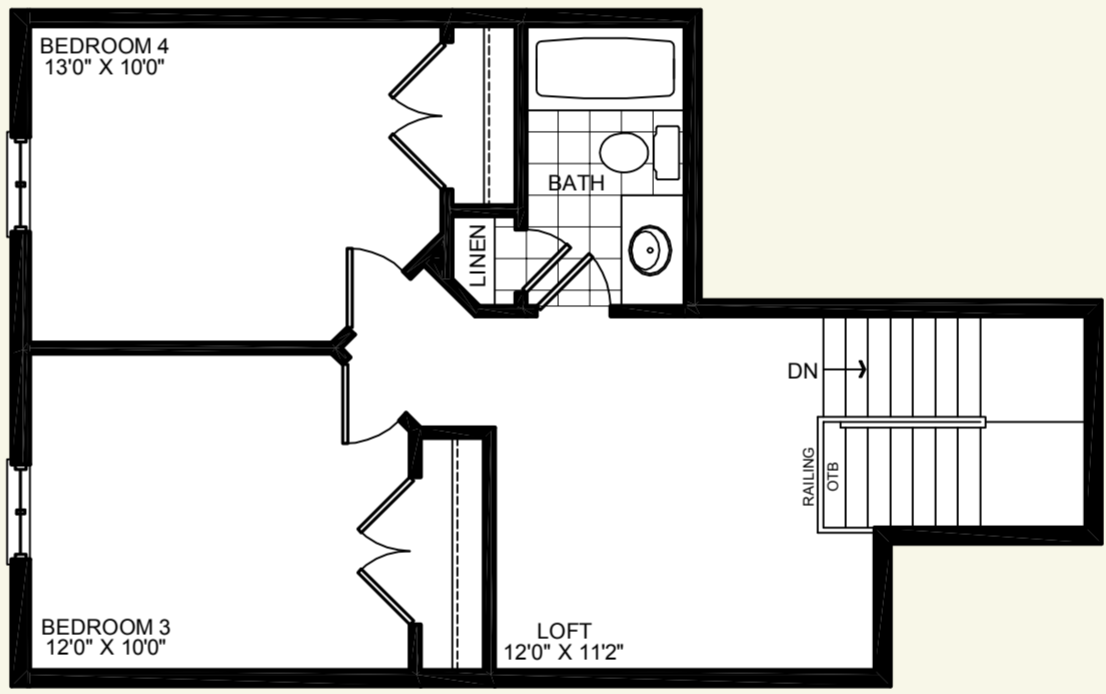

ONYX
 1960/1970/1960 Sq. Ft.
 2540/2550/2540 Sq. Ft. w/ Opt. Loft
 Incl. 71 Sq. Ft. Fin. Bsmt.

50-ft homesite design

GROUND FLOOR STYLE A

OPTIONAL LOFT FLOOR
 STYLE A, B & C

BASEMENT FLOOR
 STYLE A & B

PARTIAL BASEMENT
 FLOOR STYLE C

PARTIAL GROUND FLOOR
 STYLE B

PARTIAL GROUND FLOOR
 STYLE C