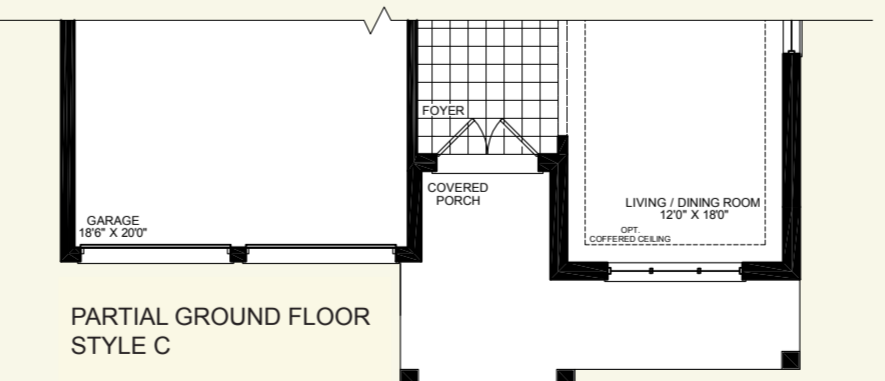

ONYX
 1960/1970/1960 Sq. Ft.
 2540/2550/2540 Sq. Ft. w/ Opt. Loft
 Incl. 71 Sq. Ft. Fin. Bsmt.

50-ft homesite design

GROUND FLOOR STYLE A

OPTIONAL LOFT FLOOR
 STYLE A, B & C

BASEMENT FLOOR
 STYLE A & B

PARTIAL BASEMENT
 FLOOR STYLE C

PARTIAL GROUND FLOOR
 STYLE B

PARTIAL GROUND FLOOR
 STYLE C