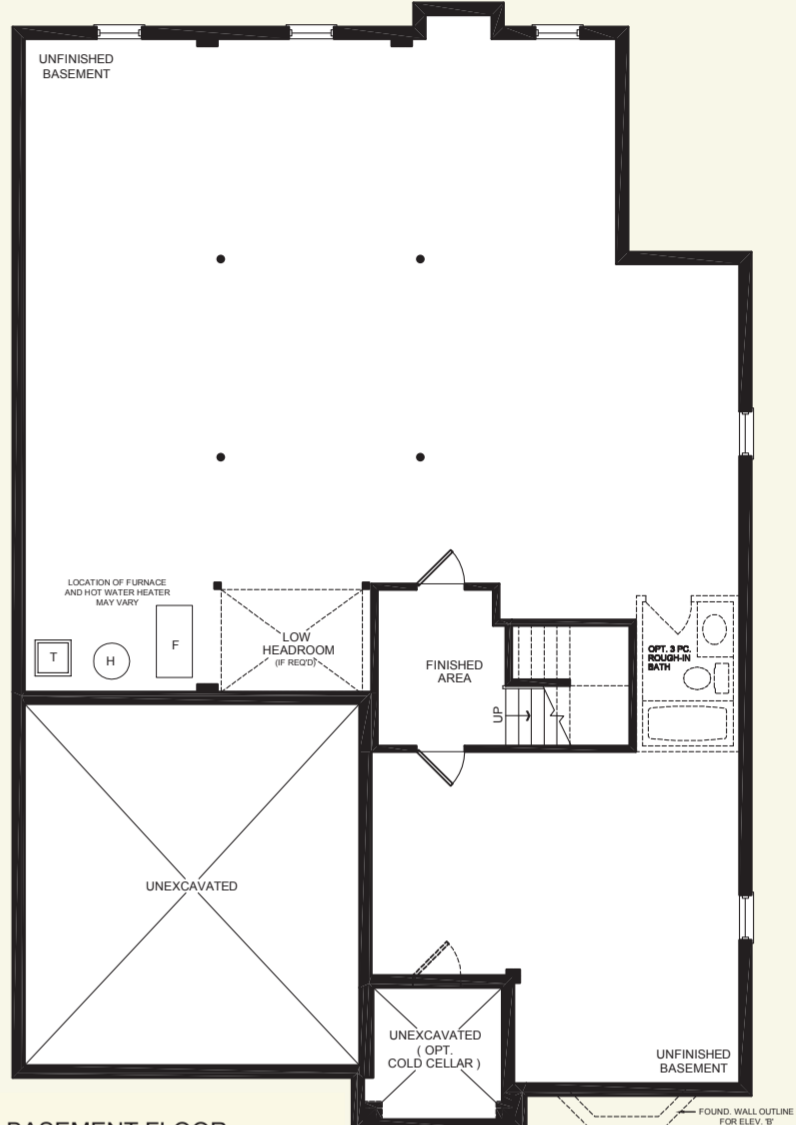

ONYX
 1960/1970/1960 Sq. Ft.
 2540/2550/2540 Sq. Ft. w/ Opt. Loft
 Incl. 71 Sq. Ft. Fin. Bsmt.

50-ft homesite design

GROUND FLOOR STYLE A

OPTIONAL LOFT FLOOR
 STYLE A, B & C

BASEMENT FLOOR
 STYLE A & B

PARTIAL BASEMENT
 FLOOR STYLE C

PARTIAL GROUND FLOOR
 STYLE B

PARTIAL GROUND FLOOR
 STYLE C