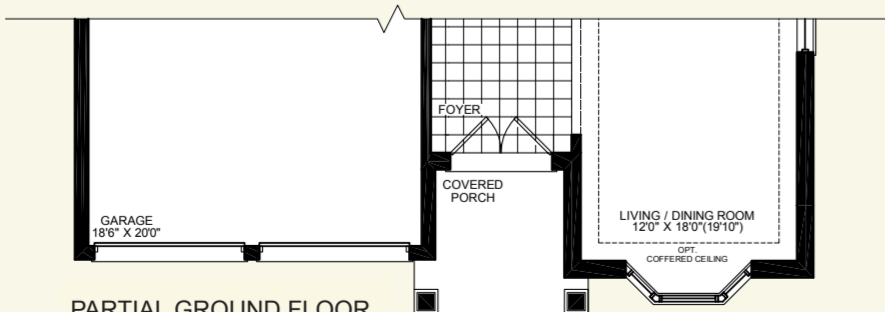

ONYX
 1960/1970/1960 Sq. Ft.
 2540/2550/2540 Sq. Ft. w/ Opt. Loft
 Incl. 71 Sq. Ft. Fin. Bsmt.

50-ft homesite design

GROUND FLOOR STYLE A

OPTIONAL LOFT FLOOR
 STYLE A, B & C

BASEMENT FLOOR
 STYLE A & B

PARTIAL BASEMENT
 FLOOR STYLE C

PARTIAL GROUND FLOOR
 STYLE B

PARTIAL GROUND FLOOR
 STYLE C