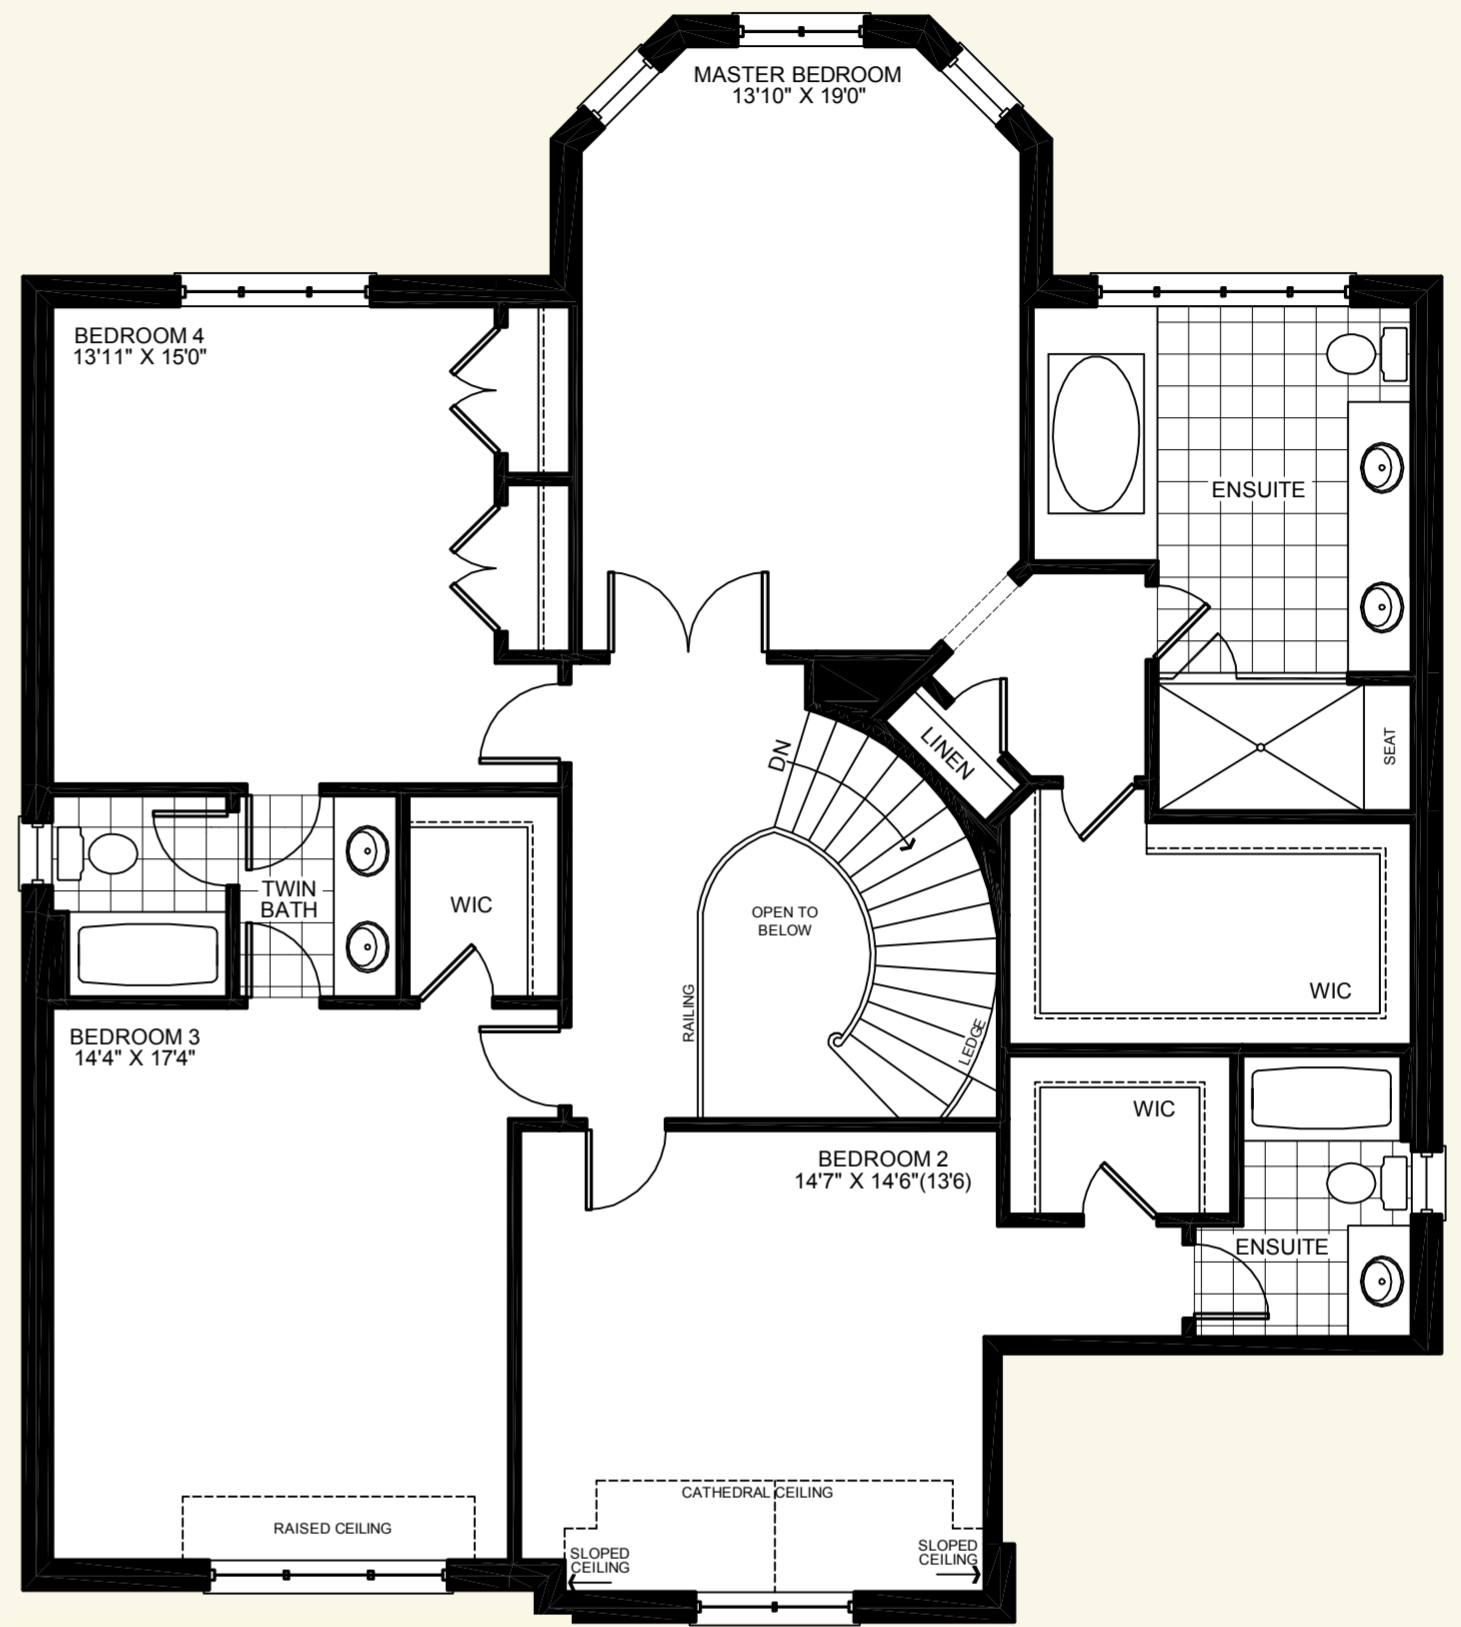

RUBY
3730/3740 Sq. Ft.
plus Open to Below

70-ft homesite design

GROUND FLOOR STYLE A

PARTIAL GROUND FLOOR STYLE B

PARTIAL SECOND FLOOR STYLE B

PARTIAL BASEMENT FLOOR STYLE B

SECOND FLOOR STYLE A

BASEMENT FLOOR STYLE A