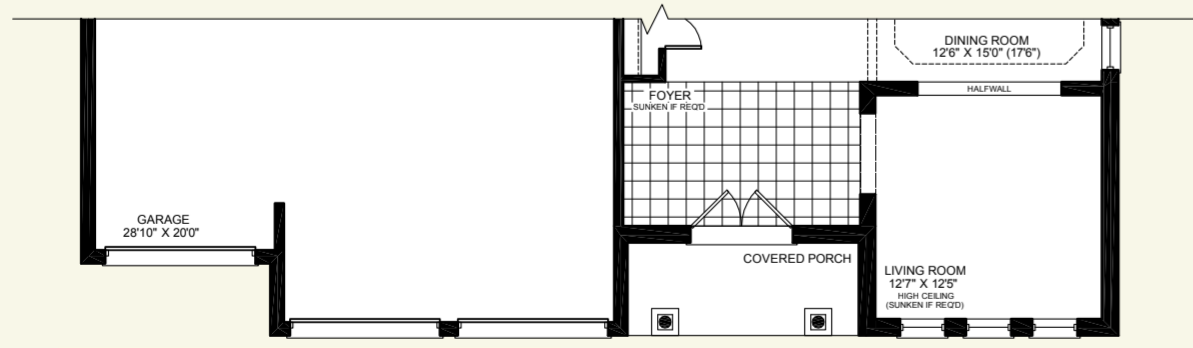

RUBY
3730/3740 Sq. Ft.
plus Open to Below

70-ft homesite design

GROUND FLOOR STYLE A

PARTIAL GROUND FLOOR STYLE B

PARTIAL SECOND FLOOR STYLE B

PARTIAL BASEMENT FLOOR STYLE B

SECOND FLOOR STYLE A

BASEMENT FLOOR STYLE A