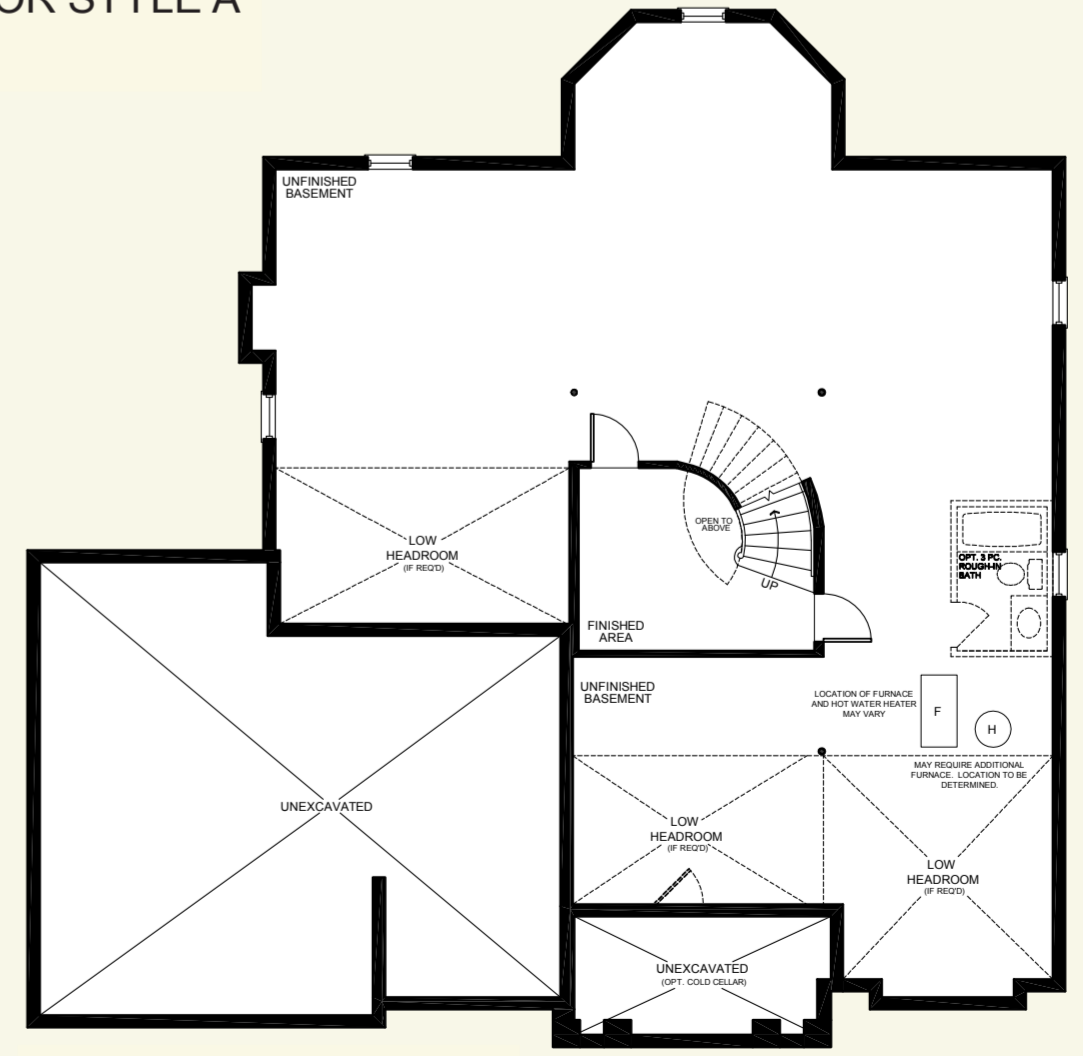

RUBY
3730/3740 Sq. Ft.
plus Open to Below

70-ft homesite design

GROUND FLOOR STYLE A

PARTIAL GROUND FLOOR STYLE B

PARTIAL SECOND FLOOR STYLE B

PARTIAL BASEMENT FLOOR STYLE B

SECOND FLOOR STYLE A

BASEMENT FLOOR STYLE A