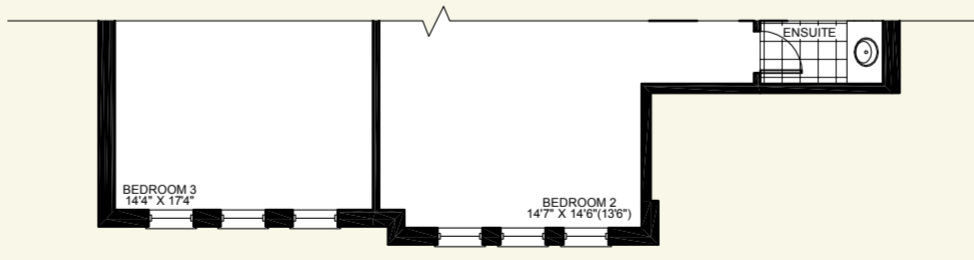

RUBY
3730/3740 Sq. Ft.
plus Open to Below

70-ft homesite design

GROUND FLOOR STYLE A

PARTIAL GROUND FLOOR STYLE B

PARTIAL SECOND FLOOR STYLE B

PARTIAL BASEMENT FLOOR STYLE B

SECOND FLOOR STYLE A

BASEMENT FLOOR STYLE A