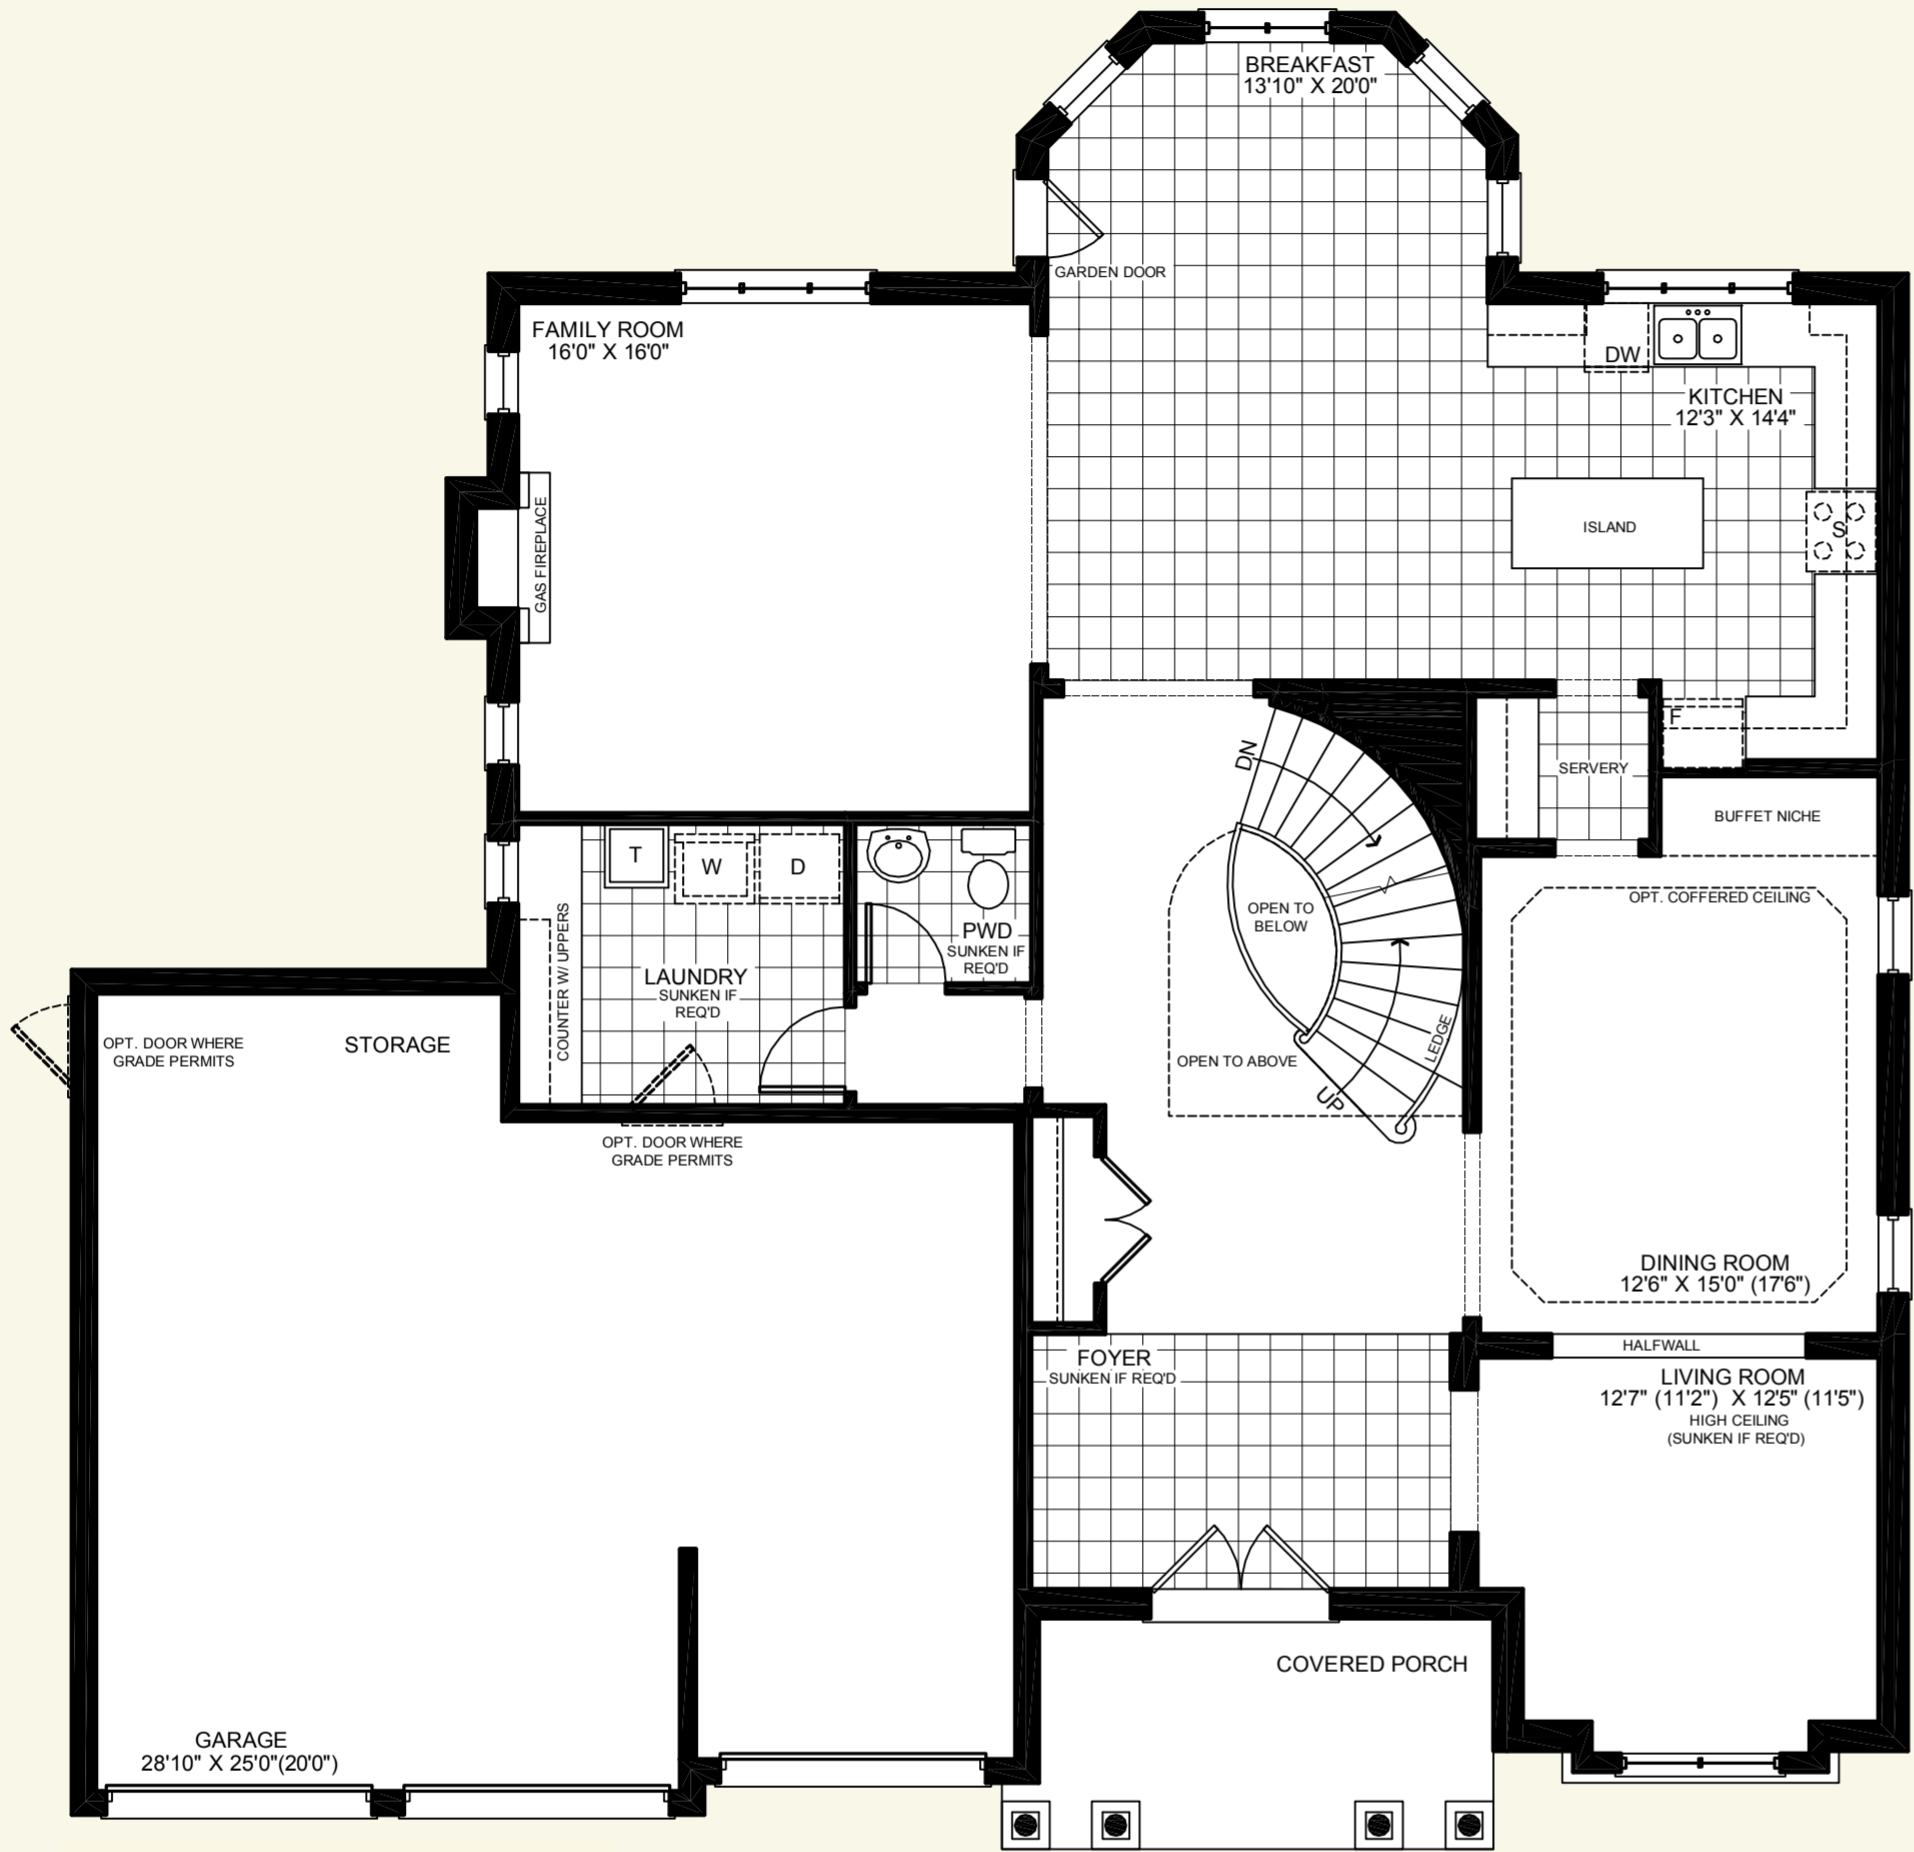

RUBY
3730/3740 Sq. Ft.
plus Open to Below

70-ft homesite design

GROUND FLOOR STYLE A

PARTIAL GROUND FLOOR STYLE B

PARTIAL SECOND FLOOR STYLE B

PARTIAL BASEMENT FLOOR STYLE B

SECOND FLOOR STYLE A

BASEMENT FLOOR STYLE A